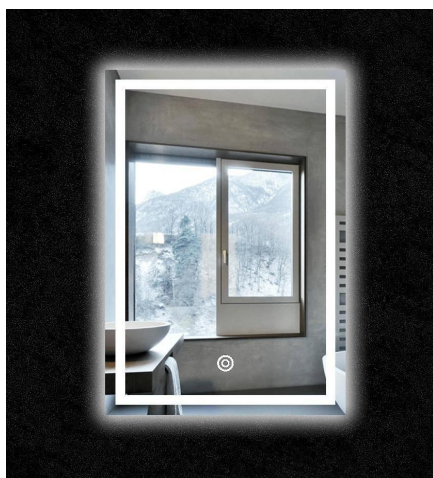

DATA SHEET

Lux-8210

Rectangle LED Mirror

500 x 700mm / 600 x 800mm

Collection Name	Lux-8210
Description	LED Bathroom Mirror
Dimensions (MM)	500 x 700mm / 600 x 800mm
Lumens (LM)	1760 / 2068
IP Rating	IP44
Wattage (W)	24W
Lighting	12V LED 2835 120 pcs / meter
Power Supply	220~ 230V
Component certificates	CE
Touch Sensor Switch	Yes
Light Colour	3000k Warm / 4000k Natural / 6000k Cold
Back Material of Led mirror	Aluminium
Energy Efficiency Grade	E
Demister pad	Yes
LED Compatible	Yes