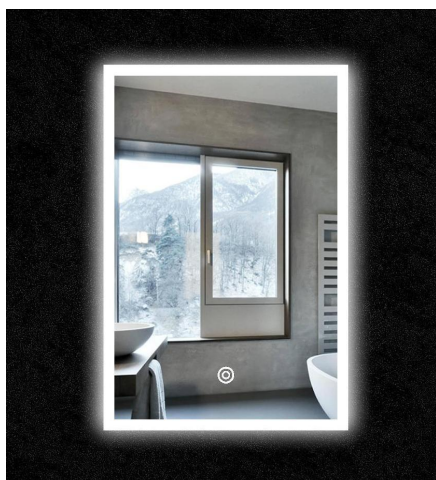

DATA SHEET

Lux-8220

Rectangle LED Mirror

500 x 700mm / 600 x 800mm

Collection Name	Lux-8220
Description	LED Bathroom Mirror
Dimensions (MM)	500 x 700mm / 600 x 800mm
Lumens (LM)	1892 / 2244
IP Rating	IP44
Wattage (W)	24W
Lighting	12V LED 2835 120 pcs / meter
Power Supply	220~ 230V
Component certificates	CE
Touch Sensor Switch	Yes
Light Colour	3000k Warm / 4000k Natural / 6000k Cold
Back Material of Led mirror	Aluminium
Energy Efficiency Grade	E
Demister pad	Yes
LED Compatible	Yes