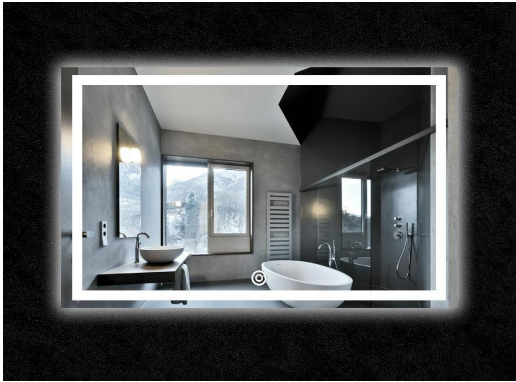

## DATA SHEET

Lux-8310

Rectangle LED Mirror

1000 x 800mm / 1200 x 800mm

Collection Name	<b>Lux-8310</b>
Description	LED Bathroom Mirror
Dimensions (MM)	1000 x 800mm / 1200 x 800mm
Lumens (LM)	2772 / 3124
IP Rating	IP44
Wattage (W)	36W
Lighting	12V LED 2835 120 pcs / meter
Power Supply	220~ 230V
Component certificates	CE
Touch Sensor Switch	Yes
Light Colour	3000k Warm / 4000k Natural / 6000k Cold
Back Material of Led mirror	Aluminium
Energy Efficiency Grade	E
Demister pad	Yes
LED Compatible	Yes