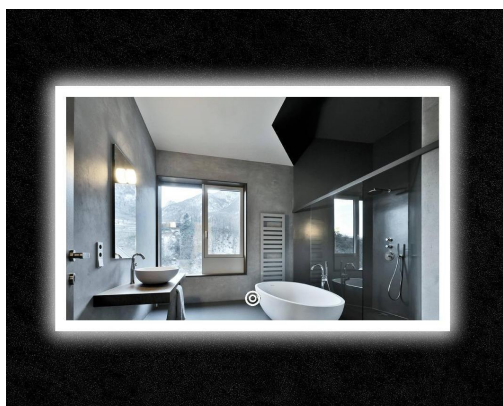

## DATA SHEET

Lux-8320

Rectangle LED Mirror

1000 x 800mm / 1200 x 800mm

Collection Name	<b>Lux-8320</b>
Description	LED Bathroom Mirror
Dimensions (MM)	1000 x 800mm / 1200 x 800mm
Lumens (LM)	2904 /3256
IP Rating	IP44
Wattage (W)	36W
Lighting	12V LED 2835 120 pcs / meter
Power Supply	220~ 230V
Component certificates	CE
Touch Sensor Switch	Yes
Light Colour	3000k Warm / 4000k Natural / 6000k Cold
Back Material of Led mirror	Aluminium
Energy Efficiency Grade	E
Demister pad	Yes
LED Compatible	Yes