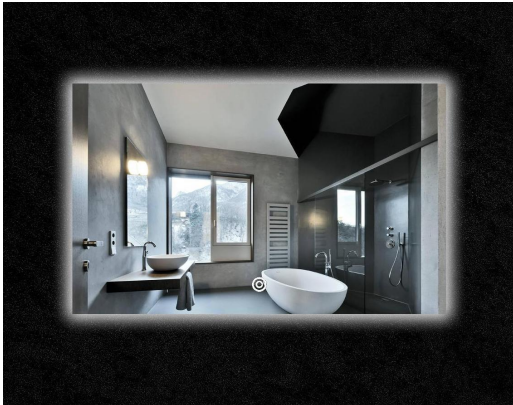

## DATA SHEET

Lux-8330

Rectangle LED Mirror

1000 x 800mm / 1200 x 800mm

Collection Name	<b>Lux-8330</b>
Description	LED Bathroom Mirror
Dimensions (MM)	1000 x 800mm / 1200x 800mm
Lumens (LM)	3080 / 3432
IP Rating	IP44
Wattage (W)	36W
Lighting	12V LED 2835 120 pcs / meter
Power Supply	220~ 230V
Component certificates	CE
Touch Sensor Switch	Yes
Light Colour	3000k Warm / 4000k Natural / 6000k Cold
Back Material of Led mirror	Aluminium
Energy Efficiency Grade	E
Demister pad	Yes
LED Compatible	Yes