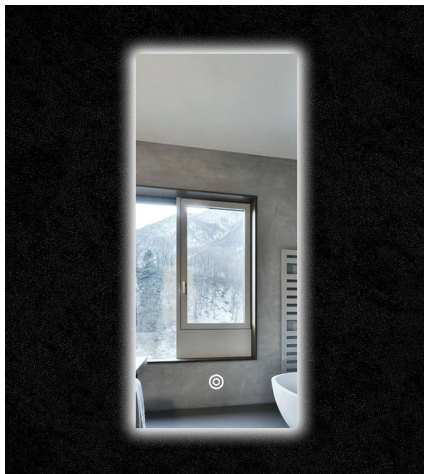

DATA SHEET

Lux-8720

Rectangle LED Mirror

500 x 1000mm

Collection Name	Lux-8720
Description	LED Bathroom Mirror
Dimensions (MM)	500 x 1000mm
Lumens (LM)	2552
IP Rating	IP44
Wattage (W)	24W
Lighting	12V LED 2835 120 pcs / meter
Power Supply	220~ 230V
Component certificates	CE
Touch Sensor Switch	Yes
Light Colour	3000k Warm / 4000k Natural / 6000k Cold
Back Material of Led mirror	Aluminium
Energy Efficiency Grade	E
Demister pad	Yes
LED Compatible	Yes