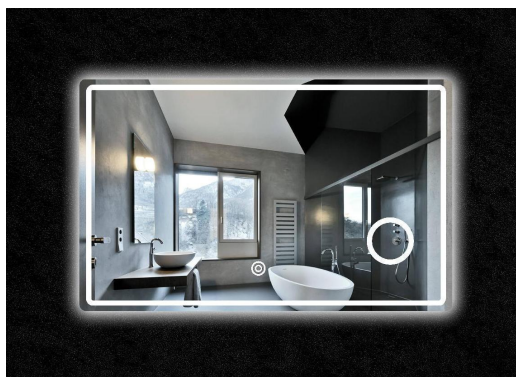

## DATA SHEET

Lux-8920

Rectangle LED Mirror

1000 x 800mm / 1200 x 800mm

Collection Name	<b>Lux-8920</b>
Description	LED Bathroom Mirror
Dimensions (MM)	1000 x 800mm / 1200 x 800mm
Lumens (LM)	3388 / 3740
IP Rating	IP44
Wattage (W)	36W
Lighting	12V LED 2835 120 pcs / meter
Power Supply	220~ 230V
Component certificates	CE
Touch Sensor Switch	Yes
Light Colour	3000k Warm / 4000k Natural / 6000k Cold
Back Material of Led mirror	Aluminium
Energy Efficiency Grade	E
Demister pad	Yes
LED Compatible	Yes