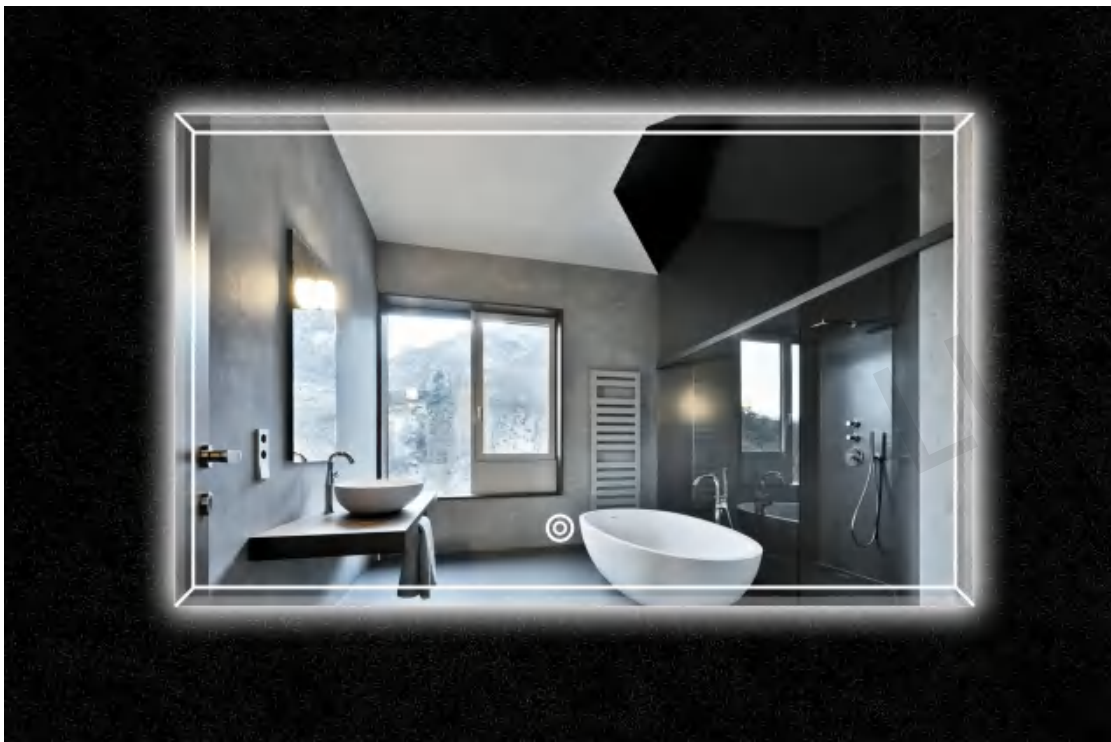

Function Options

 Demister Pad  Clock  Bluetooth  Touch sensor switch

Lux-8810

Lux-8820

SERIES: 8800

- Size: 1000*800mm, 1200*800mm
- Lighting Colour Shade: 3000K, 4000K, 6000K (Warm light, Day light, Cool light)
- Standards: IP44, CE, ROHS AND UL

Function Options

 Demister Pad  Clock  Bluetooth  Touch sensor switch

Lux-8910

Lux-8920

Lux-8930

SERIES: 8900

- Size: 1000*800mm, 1200*800mm
- Lighting Colour Shade: 3000K, 4000K, 6000K (Warm light, Day light, Cool light)
- Standards: IP44, CE, ROHS AND UL