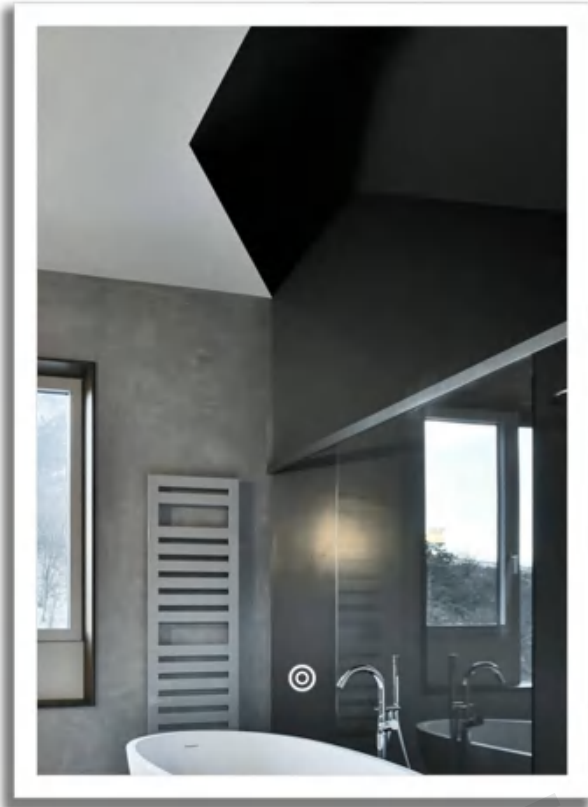

Function Options

 Demister Pad  Clock  Bluetooth  Touch sensor switch

Lux-9110

Lux-9210

Lux-9220

Lux-9230

- Size: 500*700mm, 600*800mm
- Lighting Colour Shade: 3000K, 4000K, 6000K (Warm light, Day light, Cool light)
- Standards: IP44, CE, ROHS AND UL

Function Options

 Demister Pad  Clock  Bluetooth  Touch sensor switch

- Size: 500*700mm, 600*800mm
- High quality Acrylic Frame
- Lighting Colour Shade: 3000K, 4000K ,6000K (Warm light, Day light, Cool light)
- Standards: IP44, CE, ROHS AND UL