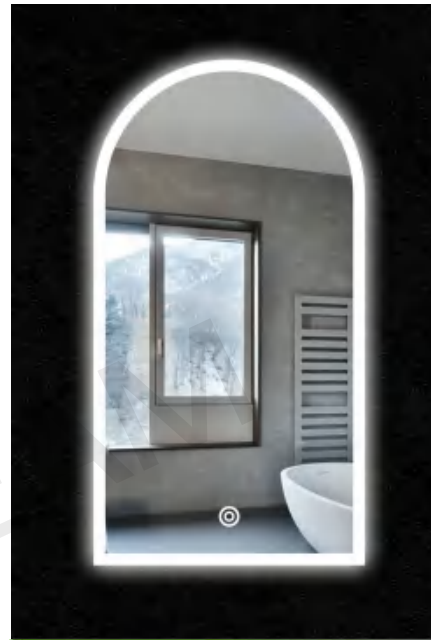

SERIES: 9700

- Size: 500*900, 700*700 mm
- Lighting Colour Shade: 3000K, 4000K, 6000K (Warm light, Day light, Cool light)
- Standards: IP44, CE, ROHS AND UL

Function Options

Demister Pad Clock Bluetooth Touch sensor switch

Lux-9720