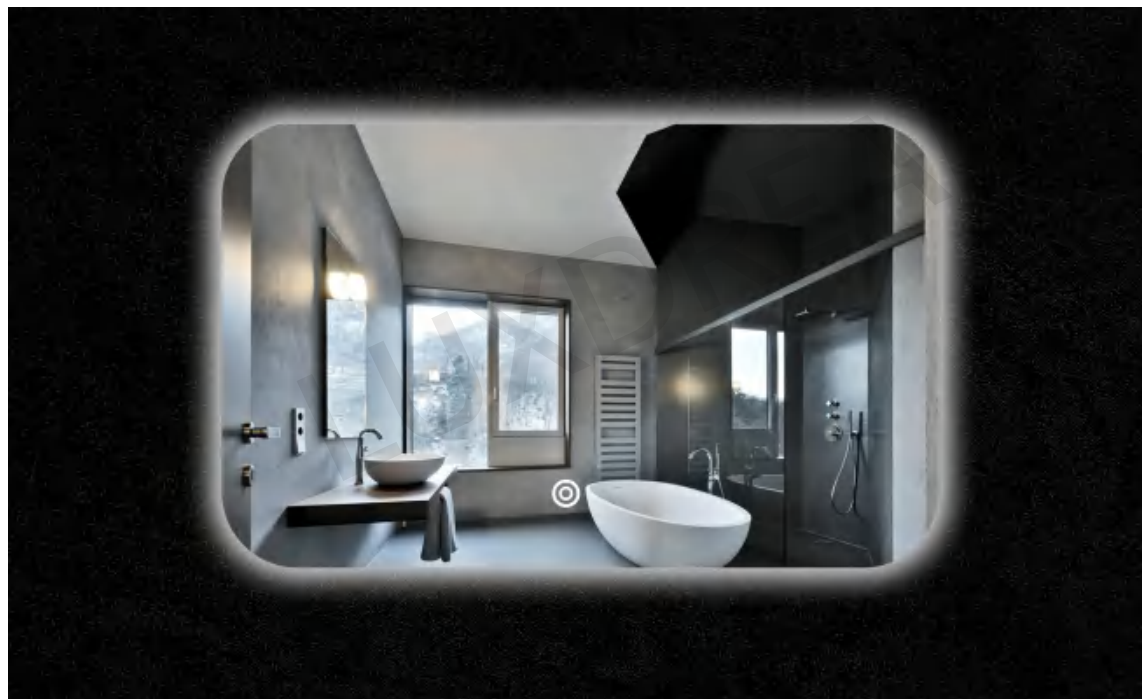

Lux-8510

SERIES: 8500

- Size: 600*800mm, 1000*800mm
- Lighting Colour Shade: 3000K, 4000K, 6000K (Warm light, Day light, Cool light)
- Standards: IP44, CE, ROHS AND UL

Function Options

Demister Pad Clock Bluetooth Touch sensor switch