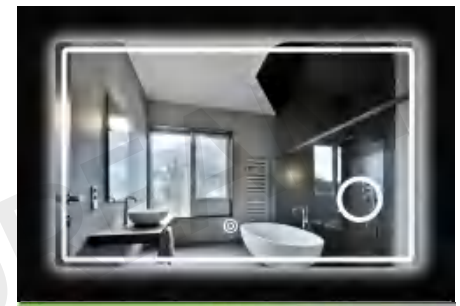

Lux-8920

SERIES: 8900

- Size: 1000*800mm, 1200*800mm
- Lighting Colour Shade: 3000K, 4000K, 6000K (Warm light, Day light, Cool light)
- Standards: IP44, CE, ROHS AND UL

Function Options

Demister Pad Clock Bluetooth Touch sensor switch