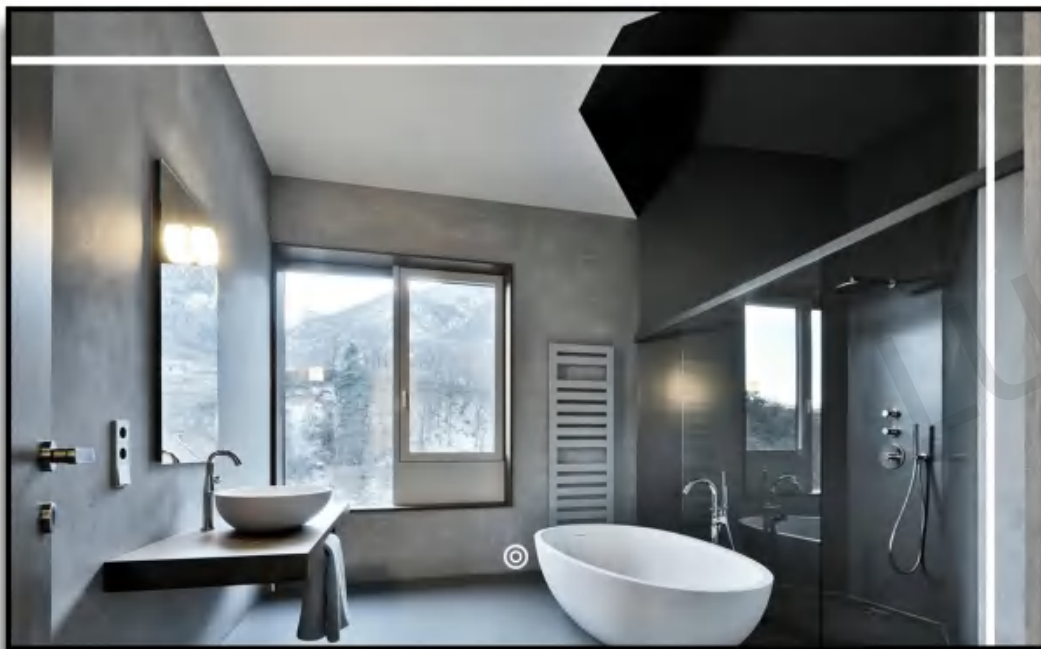

Lux-9410

SERIES: 9400

- Size: 1000*800mm, 1200*800mm
- Lighting Colour Shade: 3000K, 4000K ,6000K (Warm light, Day light, Cool light)
- Standards: IP44, CE, ROHS AND UL

Function Options

Demister Pad Clock Bluetooth Touch sensor switch