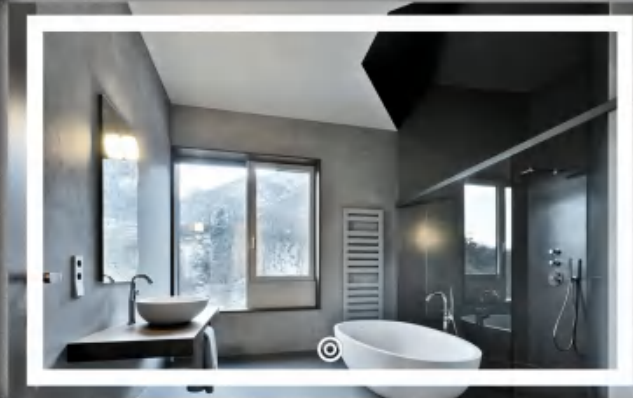

Lux-8310

Lux-8320

SERIES: 8300

- Size: 1000*800mm, 1200*800mm
- Lighting Colour Shade: 3000K, 4000K, 6000K (Warm light, Day light, Cool light)
- Standards: IP44, CE, ROHS AND UL

Function Options

Demister Pad Clock Bluetooth Touch sensor switch