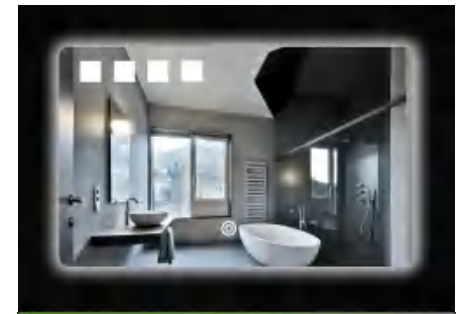

Function Options

 Demister Pad  Clock  Bluetooth  Touch sensor switch

Lux-8910

Lux-8920

Lux-8930

SERIES: 8900

- Size: 1000*800mm, 1200*800mm
- Lighting Colour Shade: 3000K, 4000K, 6000K (Warm light, Day light, Cool light)
- Standards: IP44, CE, ROHS AND UL