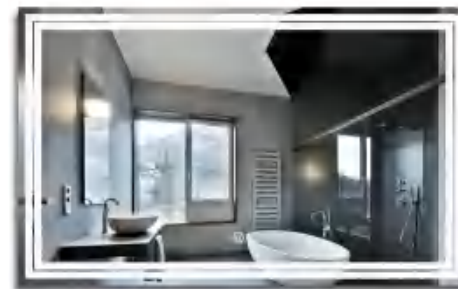

Function Options

 Demister Pad  Clock  Bluetooth  Touch sensor switch

Lux-9310

Lux-9410

Lux-9420

Lux-9430

SERIES: 9400

- Size: 1000*800mm, 1200*800mm
- Lighting Colour Shade: 3000K, 4000K ,6000K (Warm light, Day light, Cool light)
- Standards: IP44, CE, ROHS AND UL