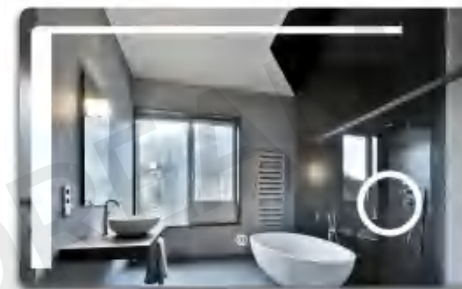

Lux-9410

Lux-9420

SERIES: 9400

- Size: 1000*800mm, 1200*800mm
- Lighting Colour Shade: 3000K, 4000K ,6000K (Warm light, Day light, Cool light)
- Standards: IP44, CE, ROHS AND UL

Function Options

Demister Pad Clock Bluetooth Touch sensor switch