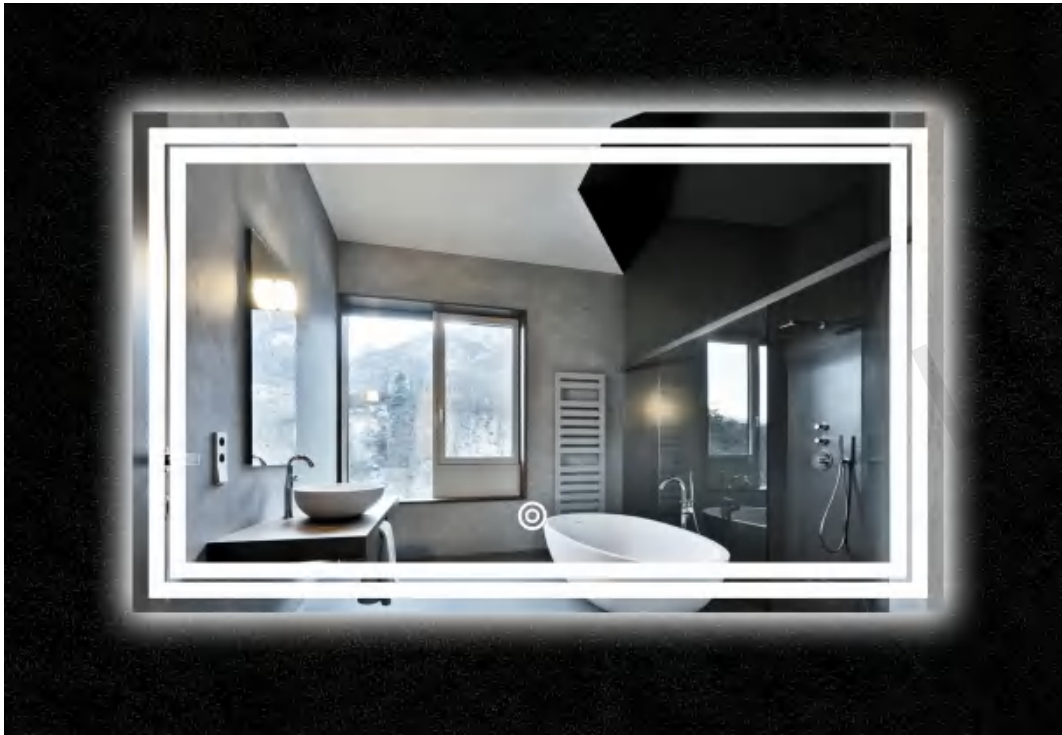

Lux-8810

SERIES: 8800

- Size: 1000*800mm, 1200*800mm
- Lighting Colour Shade: 3000K, 4000K, 6000K (Warm light, Day light, Cool light)
- Standards: IP44, CE, ROHS AND UL

Function Options

Demister Pad Clock Bluetooth Touch sensor switch